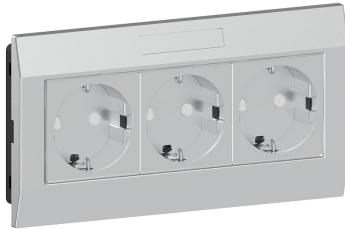

Date: 24.04.2026

Socket triple KSE/AR-3H-9006, adapter frame, front-locking, alu

Product description

Pre-assembled 3-fold socket unit, consisting of mounting support, cover frame with labelling field 8x40mm and a 3-fold M45 socket outlet 0° straight, line connection via plug-in terminals, 2-pole, 16 A/250 V~, with connection terminals according to VDE 0620, suitable for 3 angle or surface plugs, with increased contact protection according to VDE 0620, for installation in wall trunking with a 76.5 mm wide fixing track, for horizontal device installation. **Note:** The strain relief must be ordered separately.

Basic data

Item number	4670
Product group	40-Installation devices
Packing unit	1 piece
EAN code	4018475289451
Tariff number	85366990

Technical features

Model	Earthing pin
With signal lamp	no
Imprint/indication	other
Connection type	push-in clamp
With hinged lid	no
With enhanced contact protection	yes
Label space/information surface	yes
Colour	aluminium
RAL-number (similar)	9006
Transparent	no
Lockable	no
With orientation lighting	no
Special power supply	other
Mounting method	wall duct
Type of fastening	Mounting with screw
Material	plastic
Material quality	Thermoplastic
Halogen free	no
Surface protection	untreated
Surface finishing	Matt
Nominal current	16 A
Nominal voltage	250 V
Suitable for degree of protection (IP)	other
Impact strength	other
Width of device	160 mm
Height of device	85 mm
Depth of device	30 mm

Compatible with Apple HomeKit	no
Compatible with Google Assistant	no
Compatible with Amazon Alexa	no
Mounting direction	Horizontal
Number of ports USB-A	0
Number of socket outlets	3
With Wi-Fi signal repeater	no
With built-in bluetooth speaker	no
Compliant with UK Building Regulations Part M	no
Colour of switch operator	aluminium