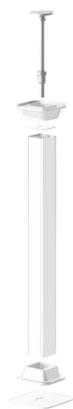

Date: 24.04.2026

Installation column 62x62-9010, 3000 mm, 1-sided, aluminium, pure white

Product description

Floor/ceiling powerpole made of aluminium with a 45 mm wide fixing track for device installation of compact M45 built-in devices in the 45x45 mm format, cable entry through the floor or via the ceiling, consisting of base and cover as pole body (height 3.000 mm), a fix-mountable base plate (width: 150 mm, depth: 150 mm, material thickness: 4 mm), two 4-sided covering laminations for a clean transition from the base plate to the column body and from the column body to the ceiling, a top plate for fixing the telescopic unit and a universal telescope for tension fixing. Potential equalisation and earthing measures must be carried out professionally. The specified length corresponds to the length of the column body.

Basic data

Item number	18681
Product group	30-floor and ceiling installation
Packing unit	1 piece
EAN code	4018475331174
Tariff number	76109090

Technical features

Pillar shape	Square
Model	Single-sided
Prewired	no
Adjustable	no
Height levelling	300 mm
Column height	from 3000 to 3000 mm
Column depth	62 mm
Column width	62 mm
Number of usable covers	1
Cover width	45 mm
Cover depth	15 mm
Type of fastening	Telescope
Place variable	no
Suitable for ceiling mounting	yes
Suitable for floor mounting	yes
Cable entry	top/bottom
Through-going profile	yes
Material installation column	aluminium
Material quality installation column	other
Material installation column halogen free	yes
Surface protection column	coated
Colour column	white
Material cover	aluminium
Material quality cover	other
Material cover halogen free	yes

Cover surface	coated
Colour cover	white
Number of partitions	0
Useful cross section	3454 mm ²