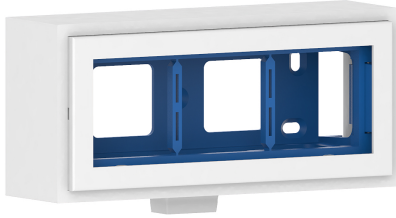

Date: 24.04.2026

Appliance box triple Mini 10x20L-9010, plastic hf, pure white

Product description

Surface-mounted box for direct mounting on the installation trunking as profile termination, for device installation of three compact M45 built-in devices in the format 45x45 mm (3 single installation devices or one multiple socket outlet), with connector for the installation trunking.

Basic data

Item number	16715
Product group	10-Cable routing
Packing unit	1 piece
EAN code	4018475342194
Tariff number	39259020

Technical features

Number of units	3
Mounting method box	other
Model	open
Type of device	grid size 45
Mounting track	45 mm
Mounting method installation unit	snap
Strain relief possibility	no
Material	plastic
Halogen free	yes