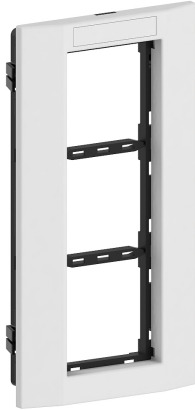

Date: 24.04.2026

Adapter frame triple AR-3V-9010, front-locking, Installation column 80 mm, pure white

Product description

Triple mounting frame for accommodating compact M45 built-in devices in 45x45 mm format (3 single installation devices or one multiple socket outlet), consisting of mounting support and cover frame with labelling field 8x40mm, for installation in wall trunking and service poles with a 76.5 mm wide fixing track, for vertical device installation.

Basic data

Item number	4667
Product group	20-Wall installation
Packing unit	1 piece
EAN code	4018475284166
Tariff number	85381000

Technical features

Type of accessory/spare part	other
Accessory	yes
Spare part	no
Material	plastic
Magnetic	no