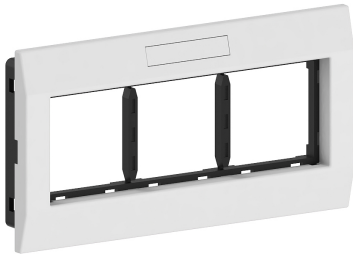

## Adapter frame triple AR-3H-9010, front-locking, BR/BRA/BRS, 45x45 mm, pure white

### Product description

Triple mounting frame for accommodating compact M45 built-in devices in 45x45 mm format (3 single installation devices or one multiple socket outlet), consisting of mounting support and cover frame with labelling field 8x40mm, for installation in wall trunking with a 76.5 mm wide fixing track, for horizontal device installation.

### Technical features

Number of units	3
Mounting method box	front
Model	open
Type of device	other
Mounting track	83.5 mm
Mounting method installation unit	snap
Material	plastic
Halogen free	no