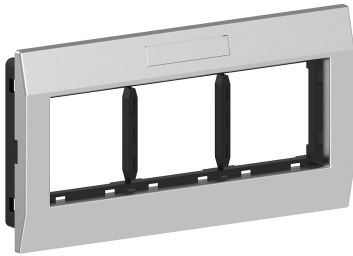

Date: 24.04.2026

Adapter frame triple AR-3H-9006, front-locking, BR/BRA, 45x45 mm, alu

Product description

Triple mounting frame for accommodating compact M45 built-in devices in 45x45 mm format (3 single installation devices or one multiple socket outlet), consisting of mounting support and cover frame with labelling field 8x40mm, for installation in wall trunking and service poles with a 76.5 mm wide fixing track, for vertical device installation.

Basic data

Item number	4672
Product group	20-Wall installation
Packing unit	1 piece
EAN code	4018475289475
Tariff number	85381000

Technical features

Number of units	3
Mounting method box	front
Model	open
Type of device	other
Mounting track	83.5 mm
Mounting method installation unit	snap
Material	plastic
Halogen free	no