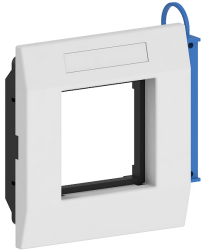

Date: 24.04.2026

Adapter frame single AR-1H-9010, front-locking, BR/BRA/BRS, 45x45 mm, pure white**Product description**

Mounting frame to accommodate one compact M45 recessed unit in 45x45 mm format, consisting of mounting bracket and cover frame with 8x40mm labelling field, with cable fixing, for installation in wall trunking with a 76.5 mm wide fixing track, for horizontal unit installation.

Basic data

Item number	4683
Product group	20-Wall installation
Packing unit	1 piece
EAN code	4018475338166
Tariff number	85381000

Technical features

Type of accessory/spare part	other
Accessory	yes
Spare part	no
Material	aluminium
Magnetic	no