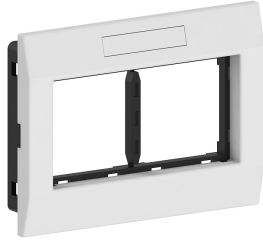

Date: 24.04.2026

Adapter frame double AR-2H-9010, front-locking, BR/BRA/BRS, 45x45 mm, pure white

Product description

Double mounting frame for accommodating compact M45 built-in devices in 45x45 mm format (2 single installation devices or one multiple socket outlet), consisting of mounting support and cover frame with labelling field 8x40mm, for installation in wall trunking with a 76.5 mm wide fixing track, for horizontal device installation.

Basic data

Item number	4658
Product group	20-Wall installation
Packing unit	1 piece
EAN code	4018475283961
Tariff number	85381000

Technical features

Number of units	2
Mounting method box	front
Model	open
Type of device	other
Mounting track	83.5 mm
Mounting method installation unit	snap
Material	plastic
Halogen free	no